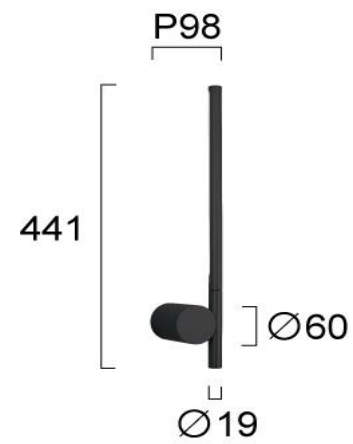

Product Datasheet

Code	4293000
Description	Wall Light Black Novita
Family	NOVITA
Type	WALL LIGHTS
Type of Lamp	LED module
Watt	6W
Volt	220-240 VAC
Hertz	50-60 Hz
Class	Class I
IP	IP20
Environment	Indoor
Color	BLACK
Material	ALUMINIUM / ELECTROSTATIC PAINTED STEEL
Length	L:73
Height	H:441
Width	P:98
Kelvin	3000K
Lumen	444 Lm
Beam Angle	Beam Angle 30* / CRI 83
Dimmable	Non-Dimmable